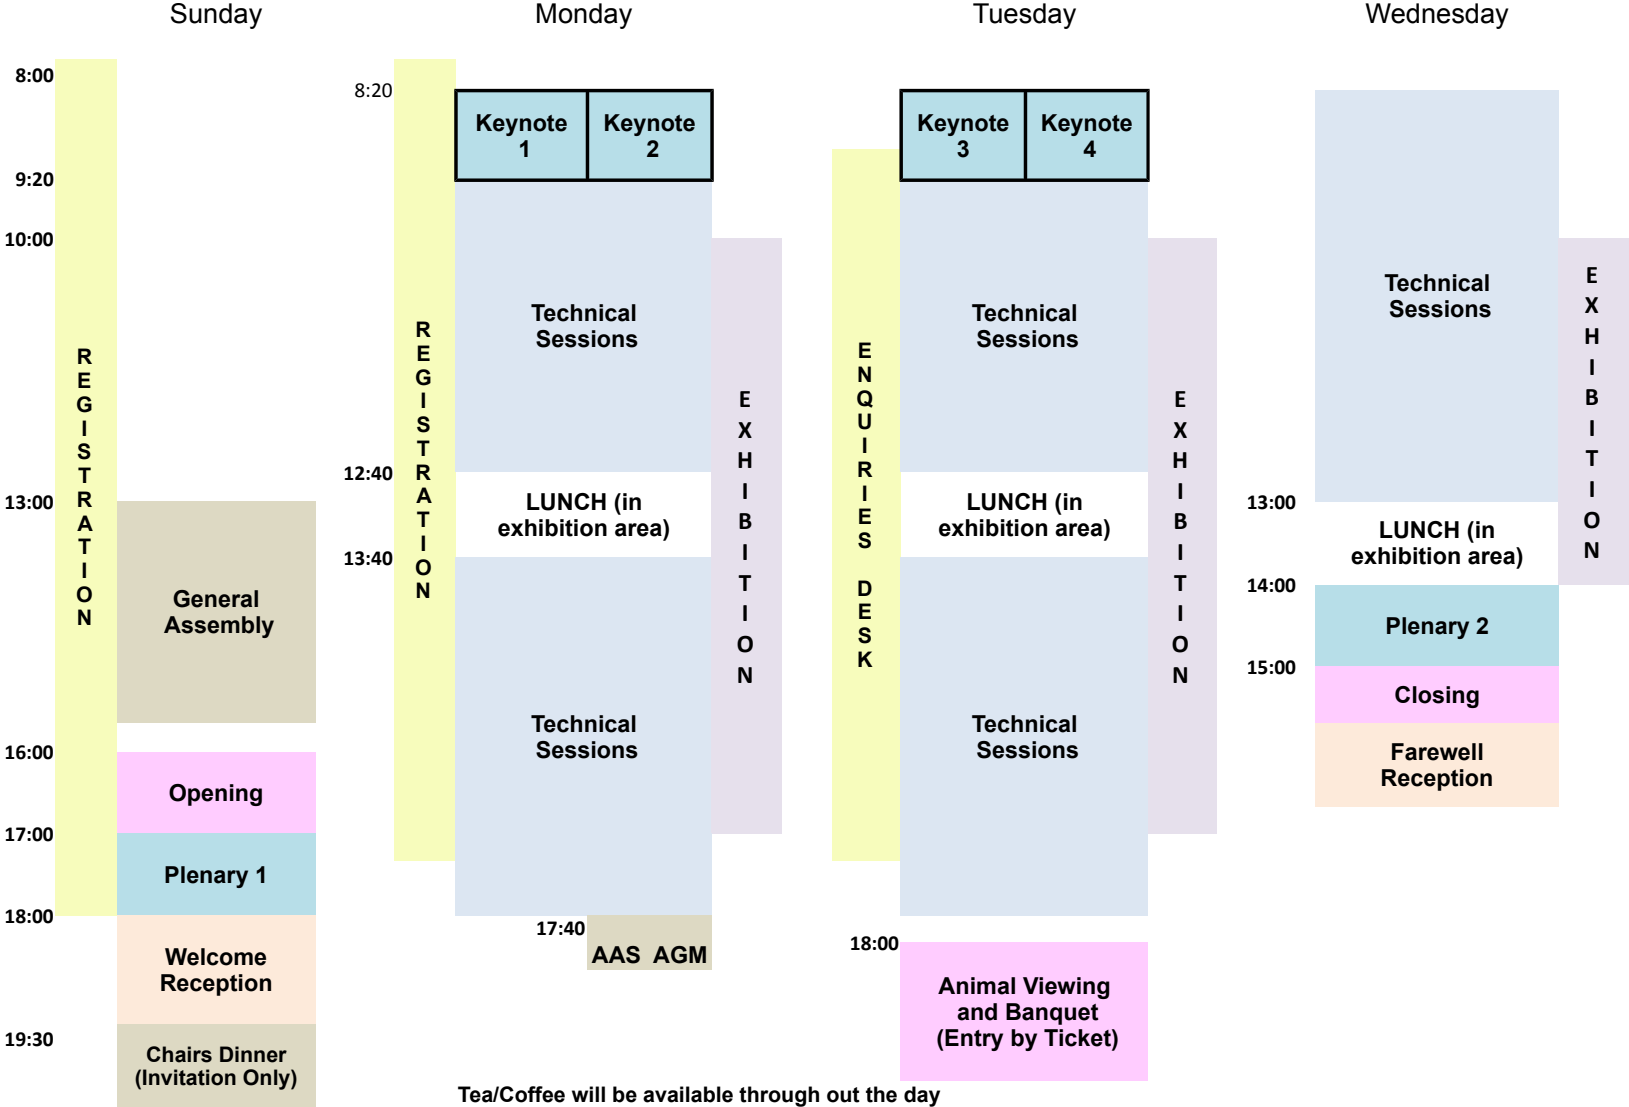

INTER.NOISE 2014 PROGRAM OVERVIEW

Tea/Coffee will be available through out the day
 Refreshments available in exhibition area
 Monday, Tuesday : 10:40 - 11:10 and 15:20 - 15:50
 Wednesday: 10:20 - 11:00